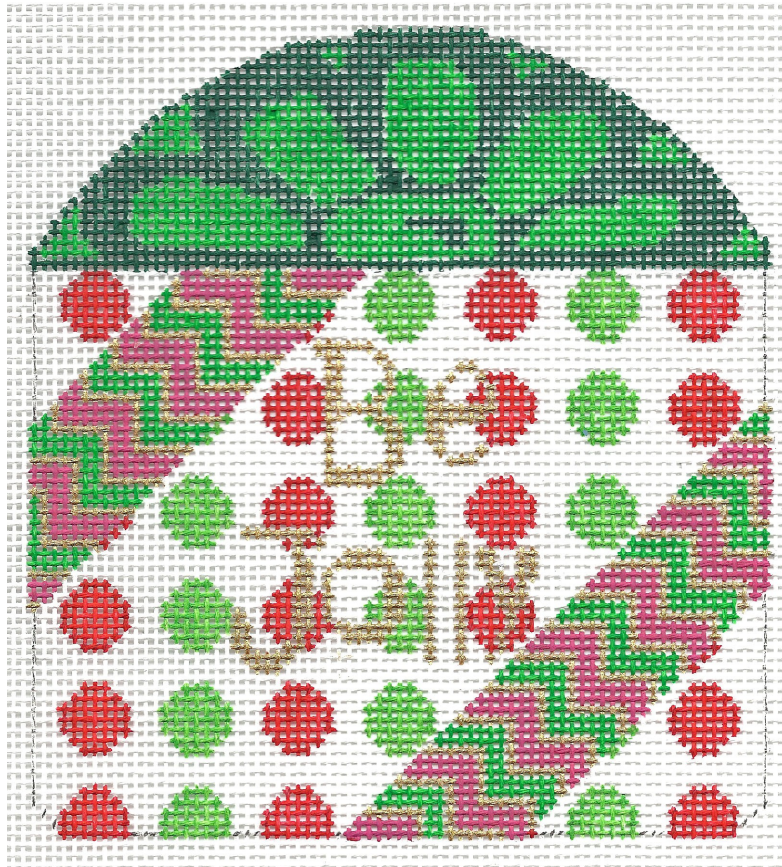

X34 Jolly Package

5" x 5.5" #14 mesh canvas & 4" x 4.25" #18 mesh canvas

Ribbon: Jacquard Stitch

Each package is wrapped with a "painted stitches" decorative stitch ribbon, painted in two steps. A great project to expand your stitch knowledge!