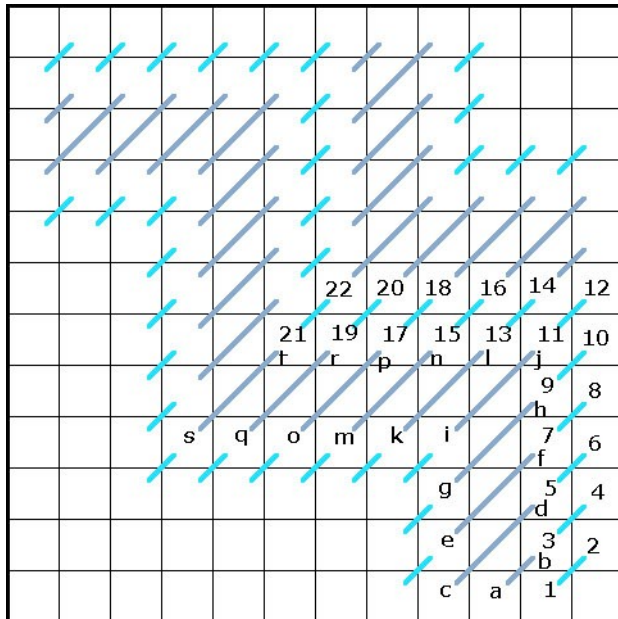

## X28 Present Polar Bear

X28 6" x 5" #14 mesh canvas & X28A 4.75" x 4" #18 mesh canvas

### 1. Jacquard Stitch

### 2. Reverse Scotch Stitch